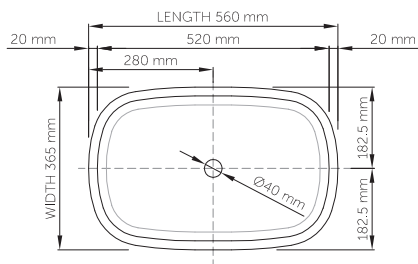

thin-edge

Price: \$ 649.00  
 Size (l) x (w) x (h): 560mm x 365mm x 120mm  
 Top to waste: 100mm  
 Overflow: No overflow  
 Material: DADOquartz®  
 Finish: Matte / Satin  
 Mounting: Counter-top / Under-mount

Base dimensions: 515mm x 250mm  
 Edge width: 20mm  
 Waste diameter: 40mm - fits Bespoke plug  
 Weight: 6.5kg

**Shipping information**

Packing dimensions: 580mm x 340mm x 130mm  
 Shipping mass: 8.5kg