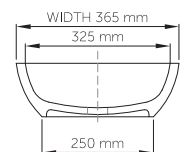

thin-edge

Price: \$ 649.00  
 Size (l) x (w) x (h): 560mm x 365mm x 120mm  
 Top to waste: 100mm  
 Overflow: No overflow  
 Material: DADOquartz®  
 Finish: Matte / Satin  
 Mounting: Counter-top / Under-mount

Base dimensions: 515mm x 250mm  
 Edge width: 20mm  
 Waste diameter: 40mm - fits Bespoke plug  
 Weight: 6.5kg

**Shipping information**

Packing dimensions: 580mm x 340mm x 130mm  
 Shipping mass: 8.5kg