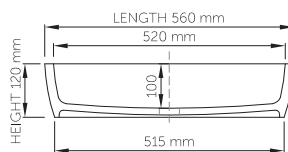

thin-edge

Price: \$ 649.00  
 Size (l) x (w) x (h): 560mm x 365mm x 120mm  
 Top to waste: 100mm  
 Overflow: No overflow  
 Material: DADOquartz®  
 Finish: Matte / Satin  
 Mounting: Counter-top / Under-mount

Base dimensions: 515mm x 250mm  
 Edge width: 20mm  
 Waste diameter: 40mm - fits Bespoke plug  
 Weight: 6.5kg

**Shipping information**

Packing dimensions: 580mm x 340mm x 130mm  
 Shipping mass: 8.5kg