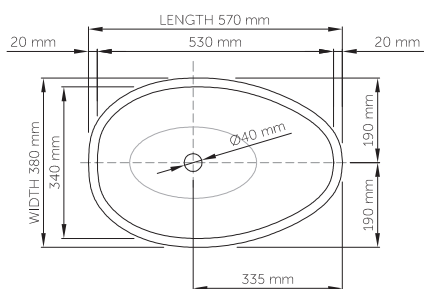

wide-edge

Price: \$ 759.00  
 Size (l) x (w) x (h): 570mm x 380mm x 150mm  
 Top to waste: 130mm  
 Overflow: No overflow  
 Material: DADOquartz®  
 Finish: Matte / Satin  
 Mounting: Counter-top / Under-mount

Base dimensions: 285mm x 160mm  
 Edge width: 20mm  
 Waste diameter: 40mm - fits Bespoke plug  
 Weight: 15kg

### Shipping information

Packing dimensions: 620mm x 440mm x 210mm  
 Shipping mass: 17kg