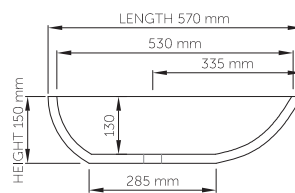

wide-edge

Price: \$ 759.00  
 Size (l) x (w) x (h): 570mm x 380mm x 150mm  
 Top to waste: 130mm  
 Overflow: No overflow  
 Material: DADOquartz®  
 Finish: Matte / Satin  
 Mounting: Counter-top / Under-mount

Base dimensions: 285mm x 160mm  
 Edge width: 20mm  
 Waste diameter: 40mm - fits Bespoke plug  
 Weight: 15kg

### Shipping information

Packing dimensions: 620mm x 440mm x 210mm  
 Shipping mass: 17kg