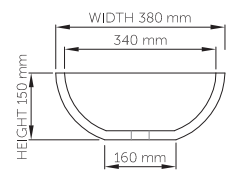

wide-edge

Price: \$ 759.00  
 Size (l) x (w) x (h): 570mm x 380mm x 150mm  
 Top to waste: 130mm  
 Overflow: No overflow  
 Material: DADOquartz®  
 Finish: Matte / Satin  
 Mounting: Counter-top / Under-mount

Base dimensions: 285mm x 160mm  
 Edge width: 20mm  
 Waste diameter: 40mm - fits Bespoke plug  
 Weight: 15kg

### Shipping information

Packing dimensions: 620mm x 440mm x 210mm  
 Shipping mass: 17kg