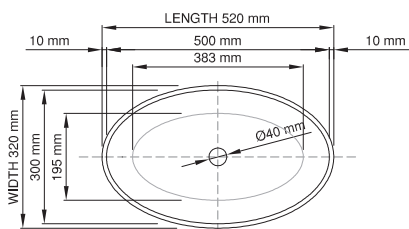

thin-edge

Price: \$ 594.00
 Size (l) x (w) x (h): 520mm x 320mm x 125mm
 Top to waste: 106mm
 Overflow: No overflow
 Material: DADOquartz®
 Finish: Matte / Satin
 Mounting: Counter-top / Under-mount

Base dimensions: 390mm x 215mm
 Edge width: 10mm
 Waste diameter: 40mm - fits Bespoke plug
 Weight: 5.4kg

Shipping information

Packing dimensions: 570mm x 470mm x 180mm
 Shipping mass: 7.4kg