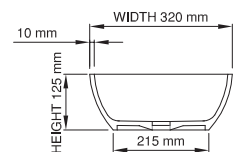

thin-edge

Price: \$ 594.00
 Size (l) x (w) x (h): 520mm x 320mm x 125mm
 Top to waste: 106mm
 Overflow: No overflow
 Material: DADOquartz®
 Finish: Matte / Satin
 Mounting: Counter-top / Under-mount

Base dimensions: 390mm x 215mm
 Edge width: 10mm
 Waste diameter: 40mm - fits Bespoke plug
 Weight: 5.4kg

Shipping information

Packing dimensions: 570mm x 470mm x 180mm
 Shipping mass: 7.4kg