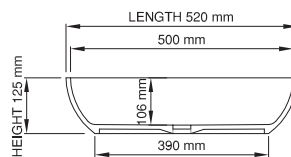

thin-edge

Price: \$ 594.00
 Size (l) x (w) x (h): 520mm x 320mm x 125mm
 Top to waste: 106mm
 Overflow: No overflow
 Material: DADOquartz®
 Finish: Matte / Satin
 Mounting: Counter-top / Under-mount

Base dimensions: 390mm x 215mm
 Edge width: 10mm
 Waste diameter: 40mm - fits Bespoke plug
 Weight: 5.4kg

Shipping information

Packing dimensions: 570mm x 470mm x 180mm
 Shipping mass: 7.4kg