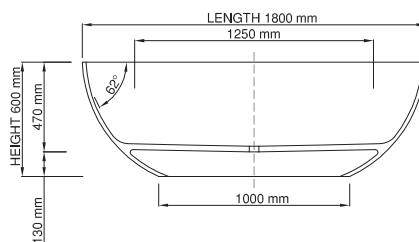

thin-edge

Price: \$ 6, 204.00
 Size (l) x (w) x (h): 1800mm x 800mm x 600mm
 Waste to floor: 130mm
 Water capacity: 352 L
 Overflow: No overflow
 Material: DADOquartz®
 Finish: Matte / Satin

Base dimensions: 1000mm x 429mm
 Edge width: 20mm
 Waste diameter: 50mm - fits Bespoke 40mm plug
 Weight: 94kg

Shipping information

Packing dimensions: 1895mm x 965mm x 780mm
 Shipping mass: 144kg