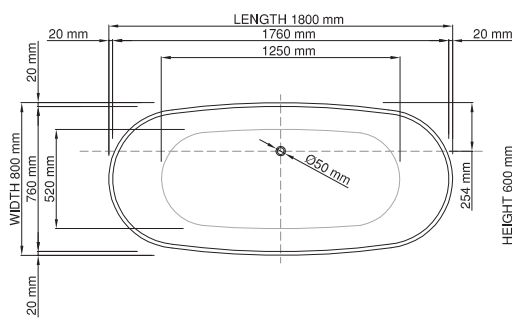

thin-edge

Price: \$ 6, 204.00
 Size (l) x (w) x (h): 1800mm x 800mm x 600mm
 Waste to floor: 130mm
 Water capacity: 352 L
 Overflow: No overflow
 Material: DADOquartz®
 Finish: Matte / Satin

Base dimensions: 1000mm x 429mm
 Edge width: 20mm
 Waste diameter: 50mm - fits Bespoke 40mm plug
 Weight: 94kg

Shipping information

Packing dimensions: 1895mm x 965mm x 780mm
 Shipping mass: 144kg