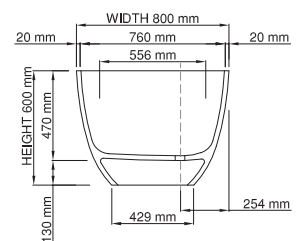

thin-edge

Price: \$ 6, 204.00
 Size (l) x (w) x (h): 1800mm x 800mm x 600mm
 Waste to floor: 130mm
 Water capacity: 352 L
 Overflow: No overflow
 Material: DADOquartz®
 Finish: Matte / Satin

Base dimensions: 1000mm x 429mm
 Edge width: 20mm
 Waste diameter: 50mm - fits Bespoke 40mm plug
 Weight: 94kg

Shipping information

Packing dimensions: 1895mm x 965mm x 780mm
 Shipping mass: 144kg