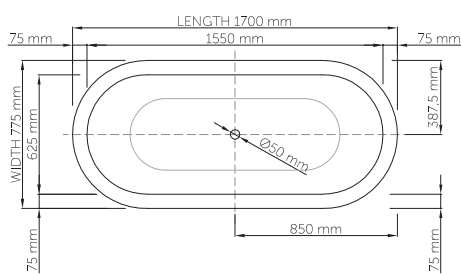

Price: $ 3,780.00
Size (l) x (w) x (h): 1700mm x 775mm x 650mm
Waste to floor: 155mm
Water capacity: 265 L
Overflow: No overflow
Material: DADOquartz®
Finish: Matte / Satin
Base dimensions bathtub: 1283mm x 505mm

Base dimensions feet: 1592 x 670mm
Edge width: 8mm
Waste diameter: 50mm - fits Bespoke 40mm plug
Weight: 68.2kg

Shipping information

Packing dimensions bathtub: 1821mm x 1295mm x 909mm
Shipping mass bathtub: 109kg
Packing dimensions feet: 500mm x 300mm x 400mm
Shipping mass feet: 9.2kg