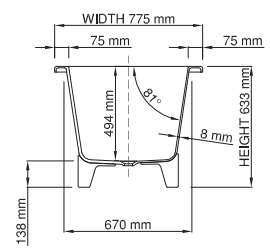

Price: $ 3,780.00
Size (l) x (w) x (h): 1700mm x 775mm x 633mm
Waste to floor: 138mm
Water capacity: 265 L
Overflow: No overflow
Material: DADOquartz®
Finish: Matte / Satin
Base dimensions bathtub: 1283mm x 505mm

Base dimensions feet: 1592 x 670mm
Edge width: 8mm
Waste diameter: 50mm - fits Bespoke 40mm plug
Weight: 64.24kg

Shipping information

Packing dimensions bathtub: 1821mm x 1295mm x 909mm
Shipping mass bathtub: 109kg
Packing dimensions feet: 500mm x 300mm x 400mm
Shipping mass feet: 5.24kg