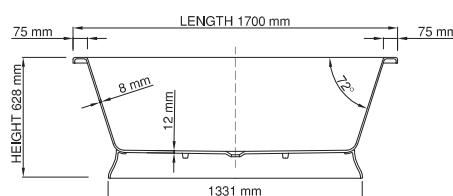

Base dimensions feet: 1592 x 670mm  
 Edge width: 8mm  
 Waste diameter: 50mm - fits Bespoke 40mm plug  
 Weight: 64.24kg

### Shipping information

Packing dimensions bathtub: 1821mm x 1295mm x 909mm  
 Shipping mass bathtub: 109kg  
 Packing dimensions feet: 500mm x 300mm x 400mm  
 Shipping mass feet: 5.24kg

## liberty bathtub / plinth

thin-edge

Price: \$ 3,780.00  
 Size (l) x (w) x (h): 1700mm x 775mm x 628mm  
 Waste to floor: 135mm  
 Water capacity: 265 L  
 Overflow: No overflow  
 Material: DADOquartz®  
 Finish: Matte / Satin

Base dimensions bathtub: 1283mm x 505mm  
 Base dimensions plinth: 1331 x 553mm  
 Edge width: 8mm  
 Waste diameter: 50mm - fits Bespoke 40mm plug  
 Weight: 90.23kg