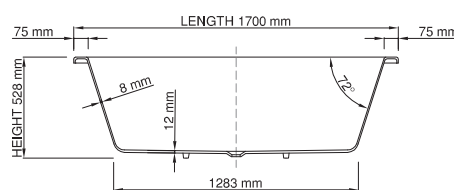

Price: $ 3, 300.00
Size (l) x (w) x (h): 1700mm x 775mm x 528mm
Water capacity: 265 L
Overflow: No overflow
Material: DADOquartz®
Finish: Matte / Satin

Base dimensions: 1283mm x 505mm
Edge width: 8mm
Waste diameter: 50mm - fits Bespoke 40mm plug
Weight: 59kg

Shipping information

Packing dimensions: 1821mm x 1295mm x 909mm
Shipping mass: 109kg