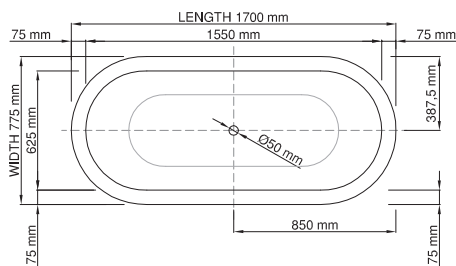

## liberty bathtub / no feet

thin-edge

Price: \$ 3, 300.00  
Size (l) x (w) x (h): 1700mm x 775mm x 528mm  
Water capacity: 265 L  
Overflow: No overflow  
Material: DADOquartz®  
Finish: Matte / Satin

Base dimensions: 1283mm x 505mm  
Edge width: 8mm  
Waste diameter: 50mm - fits Bespoke 40mm plug  
Weight: 59kg

### Shipping information

Packing dimensions: 1821mm x 1295mm x 909mm  
Shipping mass: 109kg

thin-edge

Price: \$ 3,780.00  
 Size (l) x (w) x (h): 1700mm x 775mm x 628mm  
 Waste to floor: 135mm  
 Water capacity: 265 L  
 Overflow: No overflow  
 Material: DADOquartz®  
 Finish: Matte / Satin  
 Base dimensions bathtub: 1283mm x 505mm

Base dimensions feet: 1592 x 670mm  
 Edge width: 8mm  
 Waste diameter: 50mm - fits Bespoke 40mm plug  
 Weight: 79.84kg

Base dimensions feet: 1592 x 670mm  
 Edge width: 8mm  
 Waste diameter: 50mm - fits Bespoke 40mm plug  
 Weight: 68.2kg