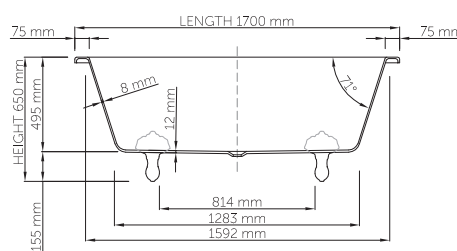

Price: $ 3,780.00
Size (l) x (w) x (h): 1700mm x 775mm x 650mm
Waste to floor: 155mm
Water capacity: 265 L
Overflow: No overflow
Material: DADOquartz®
Finish: Matte / Satin
Base dimensions bathtub: 1283mm x 505mm

Base dimensions feet: 1592 x 670mm
Edge width: 8mm
Waste diameter: 50mm - fits Bespoke 40mm plug
Weight: 68.2kg

Shipping information

Packing dimensions bathtub: 1821mm x 1295mm x 909mm
Shipping mass bathtub: 109kg
Packing dimensions feet: 500mm x 300mm x 400mm
Shipping mass feet: 9.2kg