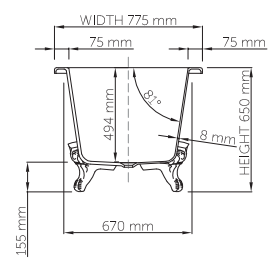

Price: $ 3,780.00
Size (l) x (w) x (h): 1700mm x 775mm x 650mm
Waste to floor: 155mm
Water capacity: 265 L
Overflow: No overflow
Material: DADOquartz®
Finish: Matte / Satin
Base dimensions bathtub: 1283mm x 505mm

Base dimensions feet: 1592 x 670mm
Edge width: 8mm
Waste diameter: 50mm - fits Bespoke 40mm plug
Weight: 68.2kg

Shipping information

Packing dimensions bathtub: 1821mm x 1295mm x 909mm
Shipping mass bathtub: 109kg
Packing dimensions feet: 500mm x 300mm x 400mm
Shipping mass feet: 9.2kg