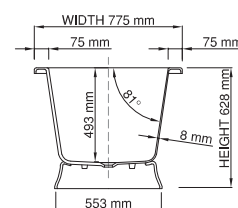

Base dimensions feet: 1592 x 670mm  
 Edge width: 8mm  
 Waste diameter: 50mm - fits Bespoke 40mm plug  
 Weight: 64.24kg

### Shipping information

Packing dimensions bathtub: 1821mm x 1295mm x 909mm  
 Shipping mass bathtub: 109kg  
 Packing dimensions feet: 500mm x 300mm x 400mm  
 Shipping mass feet: 5.24kg

## liberty bathtub / plinth

thin-edge

Price: \$ 3,780.00  
 Size (l) x (w) x (h): 1700mm x 775mm x 628mm  
 Waste to floor: 135mm  
 Water capacity: 265 L  
 Overflow: No overflow  
 Material: DADOquartz®  
 Finish: Matte / Satin

Base dimensions bathtub: 1283mm x 505mm  
 Base dimensions plinth: 1331 x 553mm  
 Edge width: 8mm  
 Waste diameter: 50mm - fits Bespoke 40mm plug  
 Weight: 90.23kg