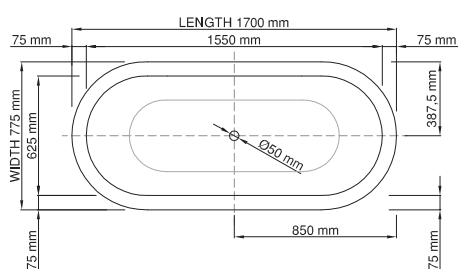

Base dimensions feet: 1592 x 670mm  
 Edge width: 8mm  
 Waste diameter: 50mm - fits Bespoke 40mm plug  
 Weight: 64.24kg

### Shipping information

Packing dimensions bathtub: 1821mm x 1295mm x 909mm  
 Shipping mass bathtub: 109kg  
 Packing dimensions feet: 500mm x 300mm x 400mm  
 Shipping mass feet: 5.24kg

## liberty bathtub / plinth

thin-edge

Price: \$ 3,780.00  
 Size (l) x (w) x (h): 1700mm x 775mm x 628mm  
 Waste to floor: 135mm  
 Water capacity: 265 L  
 Overflow: No overflow  
 Material: DADOquartz®  
 Finish: Matte / Satin

Base dimensions bathtub: 1283mm x 505mm  
 Base dimensions plinth: 1331 x 553mm  
 Edge width: 8mm  
 Waste diameter: 50mm - fits Bespoke 40mm plug  
 Weight: 90.23kg