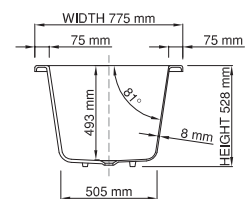

Price: $ 3, 300.00
Size (l) x (w) x (h): 1700mm x 775mm x 528mm
Water capacity: 265 L
Overflow: No overflow
Material: DADOquartz®
Finish: Matte / Satin

Base dimensions: 1283mm x 505mm
Edge width: 8mm
Waste diameter: 50mm - fits Bespoke 40mm plug
Weight: 59kg

Shipping information

Packing dimensions: 1821mm x 1295mm x 909mm
Shipping mass: 109kg