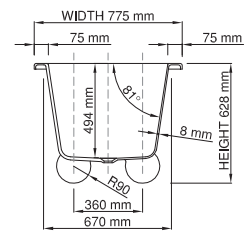

Price: $ 3,780.00
Size (l) x (w) x (h): 1700mm x 775mm x 628mm
Waste to floor: 135mm
Water capacity: 265 L
Overflow: No overflow
Material: DADOquartz®
Finish: Matte / Satin
Base dimensions bathtub: 1283mm x 505mm

Base dimensions feet: 1592 x 670mm
Edge width: 8mm
Waste diameter: 50mm - fits Bespoke 40mm plug
Weight: 79.84kg

Shipping information

Packing dimensions bathtub: 1821mm x 1295mm x 909mm
Shipping mass bathtub: 109kg
Packing dimensions feet: 500mm x 300mm x 400mm
Shipping mass feet: 20.84kg