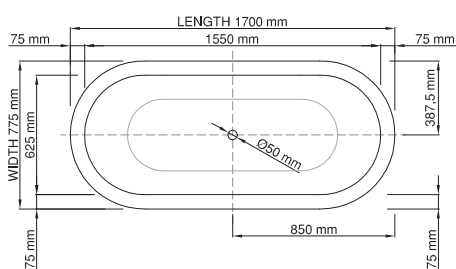

## liberty bathtub / no feet

thin-edge

Price: \$ 3, 300.00  
Size (l) x (w) x (h): 1700mm x 775mm x 528mm  
Water capacity: 265 L  
Overflow: No overflow  
Material: DADOquartz®  
Finish: Matte / Satin

Base dimensions: 1283mm x 505mm  
Edge width: 8mm  
Waste diameter: 50mm - fits Bespoke 40mm plug  
Weight: 59kg

### Shipping information

Packing dimensions: 1821mm x 1295mm x 909mm  
Shipping mass: 109kg

thin-edge

Price: \$ 3,780.00  
 Size (l) x (w) x (h): 1700mm x 775mm x 628mm  
 Waste to floor: 135mm  
 Water capacity: 265 L  
 Overflow: No overflow  
 Material: DADOquartz®  
 Finish: Matte / Satin  
 Base dimensions bathtub: 1283mm x 505mm

Base dimensions feet: 1592 x 670mm  
 Edge width: 8mm  
 Waste diameter: 50mm - fits Bespoke 40mm plug  
 Weight: 79.84kg

Base dimensions feet: 1592 x 670mm  
 Edge width: 8mm  
 Waste diameter: 50mm - fits Bespoke 40mm plug  
 Weight: 68.2kg