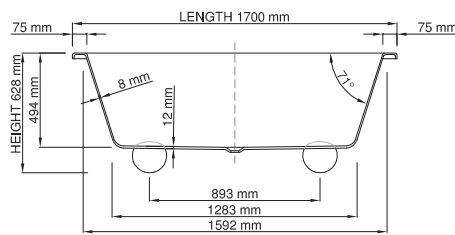

## liberty bathtub / no feet

thin-edge

Price: \$ 3, 300.00  
Size (l) x (w) x (h): 1700mm x 775mm x 528mm  
Water capacity: 265 L  
Overflow: No overflow  
Material: DADOquartz®  
Finish: Matte / Satin

Base dimensions: 1283mm x 505mm  
Edge width: 8mm  
Waste diameter: 50mm - fits Bespoke 40mm plug  
Weight: 59kg

### Shipping information

Packing dimensions: 1821mm x 1295mm x 909mm  
Shipping mass: 109kg

thin-edge

Price: \$ 3,780.00  
 Size (l) x (w) x (h): 1700mm x 775mm x 628mm  
 Waste to floor: 135mm  
 Water capacity: 265 L  
 Overflow: No overflow  
 Material: DADOquartz®  
 Finish: Matte / Satin  
 Base dimensions bathtub: 1283mm x 505mm

Base dimensions feet: 1592 x 670mm  
 Edge width: 8mm  
 Waste diameter: 50mm - fits Bespoke 40mm plug  
 Weight: 64.24kg

Base dimensions bathtub: 1283mm x 505mm  
 Base dimensions plinth: 1331 x 553mm  
 Edge width: 8mm  
 Waste diameter: 50mm - fits Bespoke 40mm plug  
 Weight: 90.23kg