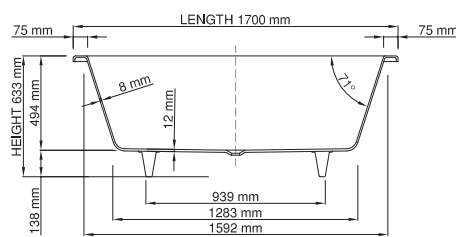

Base dimensions feet: 1592 x 670mm  
 Edge width: 8mm  
 Waste diameter: 50mm - fits Bespoke 40mm plug  
 Weight: 68.2kg

### Shipping information

Packing dimensions bathtub: 1821mm x 1295mm x 909mm  
 Shipping mass bathtub: 109kg  
 Packing dimensions feet: 500mm x 300mm x 400mm  
 Shipping mass feet: 9.2kg

## liberty bathtub / modern feet

thin-edge

Price: \$ 3,780.00  
 Size (l) x (w) x (h): 1700mm x 775mm x 633mm  
 Waste to floor: 138mm  
 Water capacity: 265 L  
 Overflow: No overflow  
 Material: DADOquartz®  
 Finish: Matte / Satin  
 Base dimensions bathtub: 1283mm x 505mm

Base dimensions feet: 1592 x 670mm  
 Edge width: 8mm  
 Waste diameter: 50mm - fits Bespoke 40mm plug  
 Weight: 64.24kg