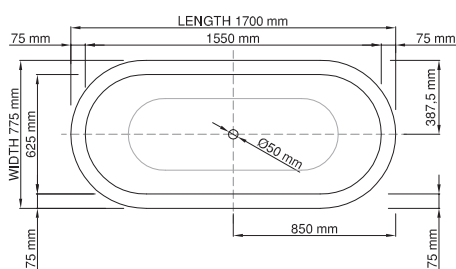

Base dimensions feet: 1592 x 670mm  
 Edge width: 8mm  
 Waste diameter: 50mm - fits Bespoke 40mm plug  
 Weight: 68.2kg

### Shipping information

Packing dimensions bathtub: 1821mm x 1295mm x 909mm  
 Shipping mass bathtub: 109kg  
 Packing dimensions feet: 500mm x 300mm x 400mm  
 Shipping mass feet: 9.2kg

## liberty bathtub / modern feet

thin-edge

Price: \$ 3,780.00  
 Size (l) x (w) x (h): 1700mm x 775mm x 633mm  
 Waste to floor: 138mm  
 Water capacity: 265 L  
 Overflow: No overflow  
 Material: DADOquartz®  
 Finish: Matte / Satin  
 Base dimensions bathtub: 1283mm x 505mm

Base dimensions feet: 1592 x 670mm  
 Edge width: 8mm  
 Waste diameter: 50mm - fits Bespoke 40mm plug  
 Weight: 64.24kg