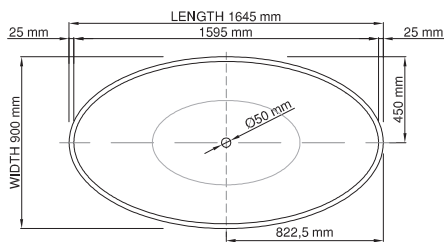

thin-edge

Price: \$ 7,760.00  
 Size (l) x (w) x (h): 1645mm x 900mm x 575mm  
 Waste to floor: 100mm  
 Water capacity: 280 L  
 Overflow: No overflow  
 Material: DADOquartz®  
 Finish: Matte / Satin

Base dimensions: 1000mm x 400mm  
 Edge width: 25mm  
 Waste diameter: 50mm - fits Bespoke 40mm plug  
 Weight: 75kg

### Shipping information

Packing dimensions: 1655mm x 1010mm x 1090mm  
 Shipping mass: 125kg