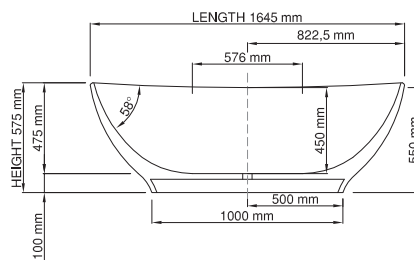

thin-edge

Price: \$ 7,760.00  
 Size (l) x (w) x (h): 1645mm x 900mm x 575mm  
 Waste to floor: 100mm  
 Water capacity: 280 L  
 Overflow: No overflow  
 Material: DADOquartz®  
 Finish: Matte / Satin

Base dimensions: 1000mm x 400mm  
 Edge width: 25mm  
 Waste diameter: 50mm - fits Bespoke 40mm plug  
 Weight: 75kg

### Shipping information

Packing dimensions: 1655mm x 1010mm x 1090mm  
 Shipping mass: 125kg