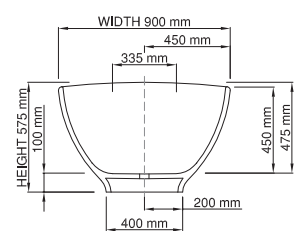

thin-edge

Price: \$ 7,760.00  
 Size (l) x (w) x (h): 1645mm x 900mm x 575mm  
 Waste to floor: 100mm  
 Water capacity: 280 L  
 Overflow: No overflow  
 Material: DADOquartz®  
 Finish: Matte / Satin

Base dimensions: 1000mm x 400mm  
 Edge width: 25mm  
 Waste diameter: 50mm - fits Bespoke 40mm plug  
 Weight: 75kg

### Shipping information

Packing dimensions: 1655mm x 1010mm x 1090mm  
 Shipping mass: 125kg