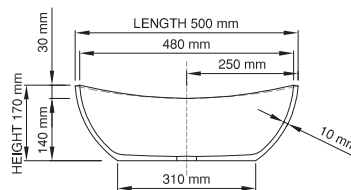

thin-edge

Price: \$ 768.90
 Size (l) x (w) x (h): 500mm x 380mm x 170mm
 Top to waste: 140mm
 Overflow: No overflow
 Material: DADOquartz®
 Finish: Matte / Satin
 Mounting: Counter-top

Base dimensions: 310mm x 245mm
 Edge width: 10mm
 Waste diameter: 40mm - fits Bespoke plug
 Weight: 6kg

Shipping information

Packing dimensions: 550mm x 500mm x 200mm
 Shipping mass: 8kg