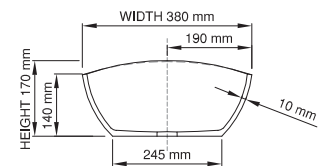

thin-edge

Price: \$ 768.90
 Size (l) x (w) x (h): 500mm x 380mm x 170mm
 Top to waste: 140mm
 Overflow: No overflow
 Material: DADOquartz®
 Finish: Matte / Satin
 Mounting: Counter-top

Base dimensions: 310mm x 245mm
 Edge width: 10mm
 Waste diameter: 40mm - fits Bespoke plug
 Weight: 6kg

Shipping information

Packing dimensions: 550mm x 500mm x 200mm
 Shipping mass: 8kg