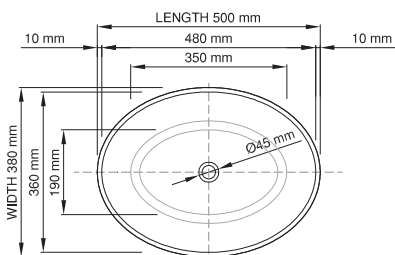

thin-edge

Price: \$ 768.90
 Size (l) x (w) x (h): 500mm x 380mm x 170mm
 Top to waste: 140mm
 Overflow: No overflow
 Material: DADOquartz®
 Finish: Matte / Satin
 Mounting: Counter-top

Base dimensions: 310mm x 245mm
 Edge width: 10mm
 Waste diameter: 40mm - fits Bespoke plug
 Weight: 6kg

Shipping information

Packing dimensions: 550mm x 500mm x 200mm
 Shipping mass: 8kg