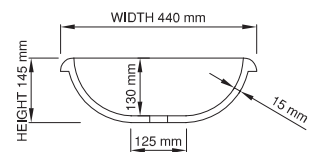

wide-edge

Price: \$ 649.00
 Size (l) x (w) x (h): 580mm x 440mm x 145mm
 Top to waste: 130mm
 Overflow: No overflow
 Material: DADOquartz®
 Finish: Matte / Satin
 Mounting: Counter-top

Base dimensions: 125mm
 Edge width: 15mm
 Waste diameter: 40mm - fits Bespoke plug
 Weight: 10kg

Shipping information

Packing dimensions: 585mm x 430mm x 175mm
 Shipping mass: 12kg