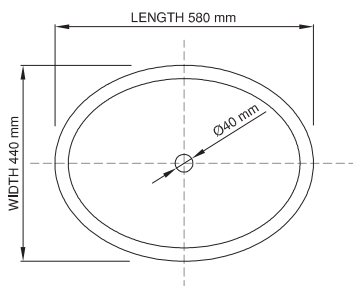

wide-edge

Price: \$ 649.00
 Size (l) x (w) x (h): 580mm x 440mm x 145mm
 Top to waste: 130mm
 Overflow: No overflow
 Material: DADOquartz®
 Finish: Matte / Satin
 Mounting: Counter-top

Base dimensions: 125mm
 Edge width: 15mm
 Waste diameter: 40mm - fits Bespoke plug
 Weight: 10kg

Shipping information

Packing dimensions: 585mm x 430mm x 175mm
 Shipping mass: 12kg