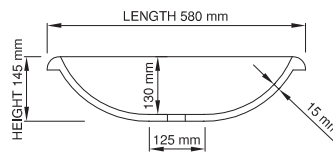

wide-edge

Price: \$ 649.00
 Size (l) x (w) x (h): 580mm x 440mm x 145mm
 Top to waste: 130mm
 Overflow: No overflow
 Material: DADOquartz®
 Finish: Matte / Satin
 Mounting: Counter-top

Base dimensions: 125mm
 Edge width: 15mm
 Waste diameter: 40mm - fits Bespoke plug
 Weight: 10kg

Shipping information

Packing dimensions: 585mm x 430mm x 175mm
 Shipping mass: 12kg