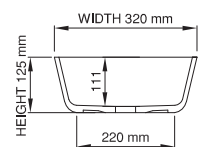

thin-edge

Price: \$ 594.00  
 Size (l) x (w) x (h): 520mm x 320mm x 125mm  
 Top to waste: 111mm  
 Overflow: No overflow  
 Material: DADOquartz®  
 Finish: Matte / Satin  
 Mounting: Counter-top / Under-mount

Base dimensions: 320mm x 220mm  
 Edge width: 10mm  
 Waste diameter: 40mm - fits Bespoke plug  
 Weight: 5.2kg

### Shipping information

Packing dimensions: 570mm x 470mm x 180mm  
 Shipping mass: 7.2kg