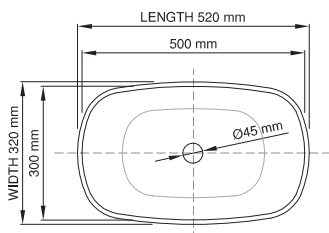

thin-edge

Price: \$ 594.00  
 Size (l) x (w) x (h): 520mm x 320mm x 125mm  
 Top to waste: 111mm  
 Overflow: No overflow  
 Material: DADOquartz®  
 Finish: Matte / Satin  
 Mounting: Counter-top / Under-mount

Base dimensions: 320mm x 220mm  
 Edge width: 10mm  
 Waste diameter: 40mm - fits Bespoke plug  
 Weight: 5.2kg

### Shipping information

Packing dimensions: 570mm x 470mm x 180mm  
 Shipping mass: 7.2kg