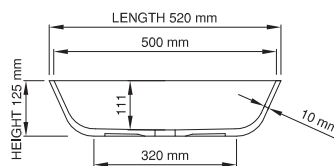

thin-edge

Price: \$ 594.00  
 Size (l) x (w) x (h): 520mm x 320mm x 125mm  
 Top to waste: 111mm  
 Overflow: No overflow  
 Material: DADOquartz®  
 Finish: Matte / Satin  
 Mounting: Counter-top / Under-mount

Base dimensions: 320mm x 220mm  
 Edge width: 10mm  
 Waste diameter: 40mm - fits Bespoke plug  
 Weight: 5.2kg

### Shipping information

Packing dimensions: 570mm x 470mm x 180mm  
 Shipping mass: 7.2kg