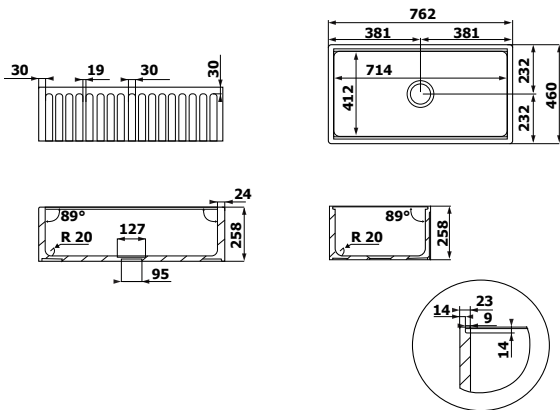

HENRI LEGRANDE REVERSIBLE

LEGRANDE 1W SINK

INCLUDED ACCESSORIES

6020L

Chopping Board

Drain Tray

DIMENSIONS

Due to the Nature of Earthenware Products Dimensions are Approximate +/- .5 Inch

SPECIFICATIONS

Description	Small Single Bowl Fireclay Sink, Inset / Under Mount / Flush Mount
Overall Sink Size	L762mm x W460mm x D258mm
Bowl Dimensions	L714mm x W413mm x D238mm
Drainer Length	N/A
Bowl Radius	20mm
Technic	Fireclay Sink
Material	Fireclay

Waste Fittings	1 x (90mm x 2") basket waste included
Overflow	No

INSTALLATION OPTIONS

INSET

UNDER MOUNT

FLUSH MOUNT

PACKAGING

Gross Weight	41kg
Carton Size	770mm x 260mm x 460mm
Pack QTY	1

AVAILABLE IN