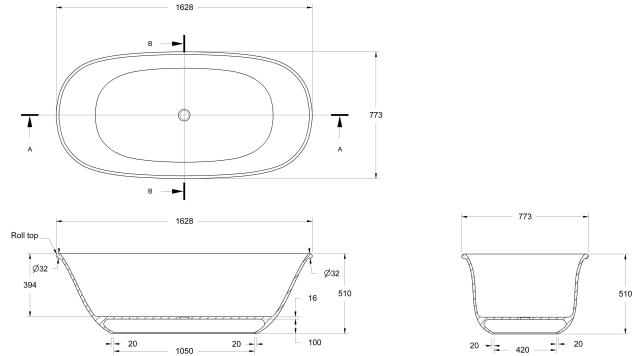

Blanche 162 x 74 TitanCast Solid Surface Freestanding Bath - Gloss White

Code: BL1620TCB-GW

TRADITIONAL & HAMPTONS STYLE SPECIALISTS

Specifications

- Material: TitanCast Solid Surface
- Requires Waste: 40mm waste without overflow
- Optional TitanCast Pop-Up Waste is also available
- Weight: 80kg
- Made in South Africa
- Satin Silk is stocked in Australia