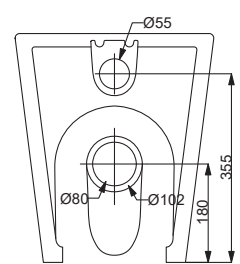

38.5 kg

COLOURS

White
Matte White

INCLUSIONS

Connector, soft close seat and fixings included.

Rimless

Notes

Set out 110 mm (S-Trap)
Suitable for S-Trap or P-Trap Installation.

Cleanmax nanotech anti-bacterial surface technology.

SIDE VIEW

FRONT VIEW

BACK VIEW

Note: All dimensions are in millimetres and subject to normal manufacturing variance. Studio Bagno Pty Ltd reserves the right to vary specifications at any time without notice. Date created: 18/03/21