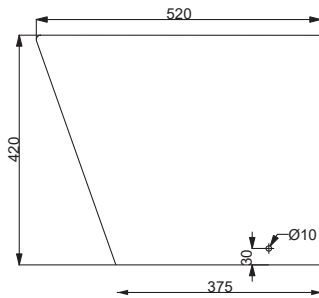

38.5 kg

COLOURS

White
Matte White

INCLUSIONS

Connector, soft close seat and fixings included.

Rimless

Notes

Set out 110 mm (S-Trap)
Suitable for S-Trap or P-Trap Installation.

Cleanmax nanotech anti-bacterial surface technology.

SIDE VIEW

FRONT VIEW

BACK VIEW

Note: All dimensions are in millimetres and subject to normal manufacturing variance. Studio Bagno Pty Ltd reserves the right to vary specifications at any time without notice. Date created: 18/03/21