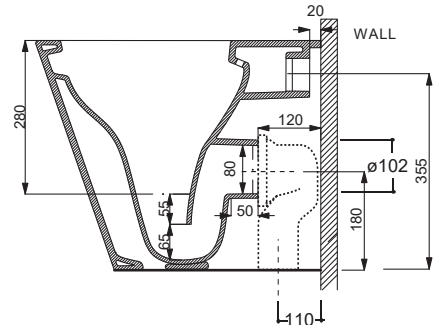

38.5 kg

COLOURS

White
Matte White

INCLUSIONS

Connector, soft close seat and fixings included.

Rimless

Notes

Set out 110 mm (S-Trap)
Suitable for S-Trap or P-Trap Installation.

Cleanmax nanotech anti-bacterial surface technology.

SIDE VIEW

FRONT VIEW

BACK VIEW

Note: All dimensions are in millimetres and subject to normal manufacturing variance. Studio Bagno Pty Ltd reserves the right to vary specifications at any time without notice. Date created: 18/03/21