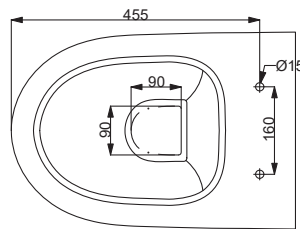

38.5 kg

COLOURS

White
Matte White

INCLUSIONS

Connector, soft close seat and fixings included.

Rimless

Notes

Set out 110 mm (S-Trap)
Suitable for S-Trap or P-Trap Installation.

Cleanmax nanotech anti-bacterial surface technology.

SIDE VIEW

FRONT VIEW

BACK VIEW

Note: All dimensions are in millimetres and subject to normal manufacturing variance. Studio Bagno Pty Ltd reserves the right to vary specifications at any time without notice. Date created: 18/03/21