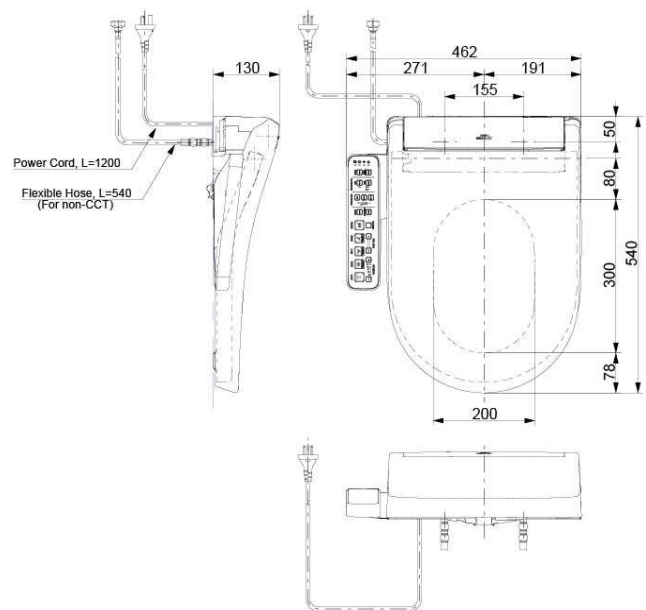

TOTO TOILETS

Hayon CLOSE COUPLED TOILET S2 Side Control Washlet

**CW252PJT1WS /
SW252JPT1/252-8P
TCF33320GAU#NW1**

Specifications

TOILETS

Flush system: TORNADO FLUSH
Water Use: 4.5L / 3L
Rough-in: 140~220 mm (THX918)
Bowl Shape: D-Shape
Water Pressure: 0.05MPa~0.70MPa
Size: 396Wx690Dx839H mm

Washlet

Bowl Shape: D-Shape
Water Pressure: 0.07Mpa~0.75Mpa
Power Rating: 220~240V , 50/60Hz,
843~853W
Length of PowerCord: 1.2 m
Material: Plastic
Size: 462W x 540D x 130H mm

Parts description

CW252PJT1WS

Hayon BTW pan

SW252JPT1/252-8P

Hayon BTW Cistern

TCF33320GAU WASHLET D-shape

THX918 Socket (Only for S-Trap)

CST761DVA1

()Recommended Dimension

TCF33320GAU

()Recommended Dimension