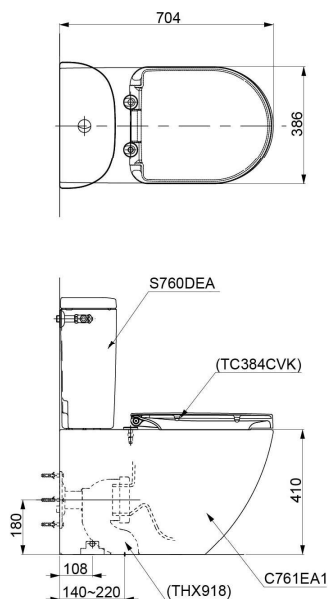

TOTO TOILETS

Hayon CLOSE COUPLED TOILET S2 Side Control Washlet

**CW252PJT1WS /
SW252JPT1/252-8P
TCF33320GAU#NW1**

Specifications

TOILETS

Flush system: TORNADO FLUSH
Water Use: 4.5L / 3L
Rough-in: 140~220 mm (THX918)
Bowl Shape: D-Shape
Water Pressure: 0.05MPa~0.70MPa
Size: 396Wx690Dx839H mm

Washlet

Bowl Shape: D-Shape
Water Pressure: 0.07Mpa~0.75Mpa
Power Rating: 220~240V , 50/60Hz,
843~853W
Length of PowerCord: 1.2 m
Material: Plastic
Size: 462W x 540D x 130H mm

Parts description

CW252PJT1WS

Hayon BTW pan

SW252JPT1/252-8P

Hayon BTW Cistern

TCF33320GAU WASHLET D-shape

THX918 Socket (Only for S-Trap)

CST761DVA1

()Recommended Dimension

TCF33320GAU

()Recommended Dimension