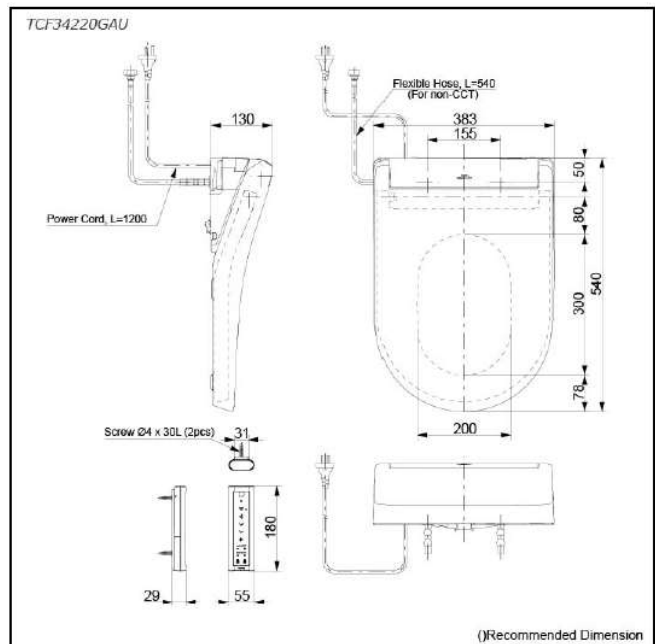

#### TOILETS

Flush system: TORNADO FLUSH  
Water Use: 4.5L / 3L  
Rough-in: 140~220 mm (THX918)  
Bowl Shape: D-Shape  
Water Pressure: 0.05MPa~0.70MPa  
Size: 396Wx690Dx839H mm

#### Washlet

Bowl Shape: D-Shape  
Water Pressure: 0.07Mpa~0.75Mpa  
Power Rating: 220~240V , 50/60Hz,  
843~853W  
Length of PowerCord: 1.2 m  
Material: Plastic  
Size: 383W x 540D x 130H mm

### Parts description

#### SW252JPT1/252-8P

Hayon BTW Cistern

**TCF34220GAU** WASHLET D-shape

**THX918** Socket (Only for S-Trap)

CST761DVA1

( )Recommended Dimension

( )Recommended Dimension