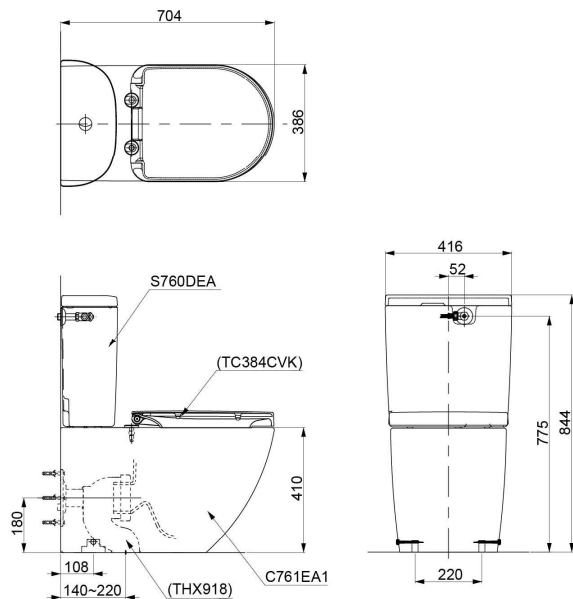

#### TOILETS

Flush system: TORNADO FLUSH  
Water Use: 4.5L / 3L  
Rough-in: 140~220 mm (THX918)  
Bowl Shape: D-Shape  
Water Pressure: 0.05MPa~0.70MPa  
Size: 396Wx690Dx839H mm

#### Washlet

Bowl Shape: D-Shape  
Water Pressure: 0.07Mpa~0.75Mpa  
Power Rating: 220~240V , 50/60Hz,  
843~853W  
Length of PowerCord: 1.2 m  
Material: Plastic  
Size: 383W x 540D x 130H mm

### Parts description

#### SW252JPT1/252-8P

Hayon BTW Cistern

**TCF34220GAU** WASHLET D-shape

**THX918** Socket (Only for S-Trap)

CST761DVA1

( )Recommended Dimension

( )Recommended Dimension