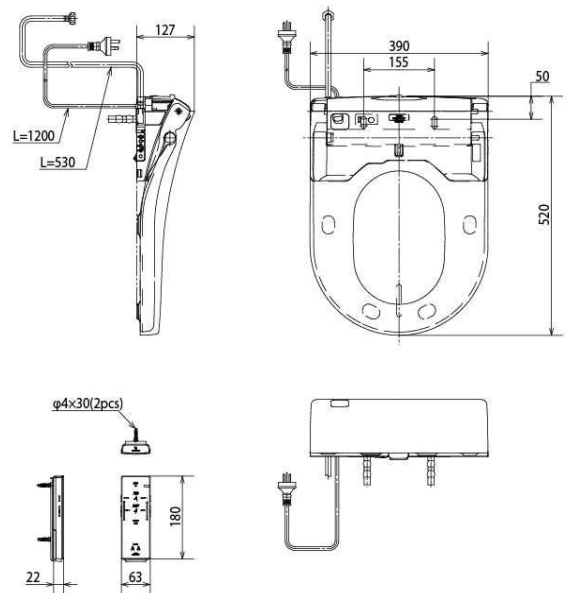

TOTO TOILETS

Hayon CLOSE COUPLED TOILET S7 Remote Control Washlet

**CW252PJT1WS /
SW252JPT1/252-8P
TCF4732AT#NW1**

Specifications

TOILETS

Flush system: TORNADO FLUSH
Water Use: 4.5L / 3L
Rough-in: 140~220 mm (THX918)
Bowl Shape: D-Shape
Water Pressure: 0.05MPa~0.70MPa
Size: 396Wx690Dx839H mm

WASHLET

Bowl Shape: D-Shape
Water Pressure: 0.05Mpa~0.75Mpa
Power Rating: 220~240V , 50/60Hz ,
1275~1400W
Length of Power Cord: 1.2 m
Material: Plastic
Size: 390W x 520D x 127H mm

Parts description

CW252PJT1WS

Hayon BTW pan

SW252JPT1/252-8P

Hayon BTW Cistern

TCF4732AT

S7 WASHLET (D-shape) (Remote Control)

SHXCP407 Universal Plate

THX918 Socket (Only for S-Trap)

CST761DVA1

()Recommended Dimension

TCF4732AT

()Recommended Dimension