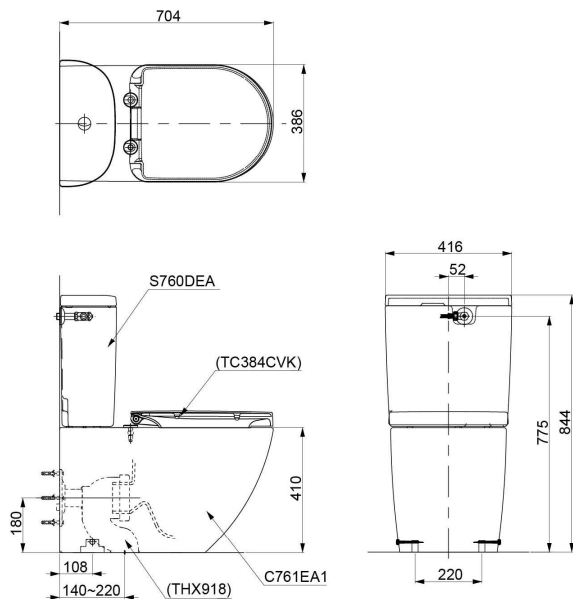

TOTO TOILETS

Hayon CLOSE COUPLED TOILET S7 Remote Control Washlet

**CW252PJT1WS /
SW252JPT1/252-8P
TCF4732AT#NW1**

Specifications

TOILETS

Flush system: TORNADO FLUSH
Water Use: 4.5L / 3L
Rough-in: 140~220 mm (THX918)
Bowl Shape: D-Shape
Water Pressure: 0.05MPa~0.70MPa
Size: 396Wx690Dx839H mm

WASHLET

Bowl Shape: D-Shape
Water Pressure: 0.05Mpa~0.75Mpa
Power Rating: 220~240V , 50/60Hz ,
1275~1400W
Length of Power Cord: 1.2 m
Material: Plastic
Size: 390W x 520D x 127H mm

Parts description

CW252PJT1WS

Hayon BTW pan

SW252JPT1/252-8P

Hayon BTW Cistern

TCF4732AT

S7 WASHLET (D-shape) (Remote Control)

SHXCP407 Universal Plate

THX918 Socket (Only for S-Trap)

CST761DVA1

()Recommended Dimension

TCF4732AT

()Recommended Dimension