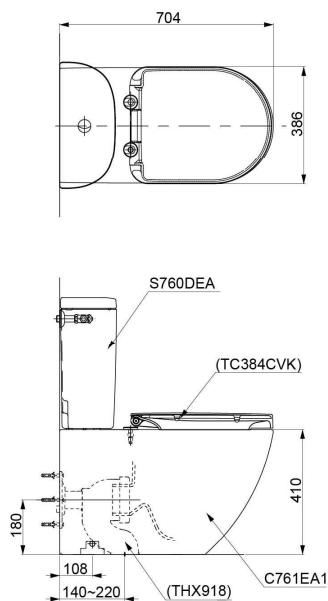

TOTO

TOILETS

CW253TJ1WS TCF33320GAU#NW1

Hayon WALL HUNG TOILET S2 Side Control Washlet

Specifications

TOILETS

Flush system: TORNADO FLUSH
Water Use: 4.5L / 3L
Rough-in: H=220 mm
Bowl Shape: D-Shape
Water Pressure: 0.05MPa~0.75MPa
Size: 380Wx595Dx338H mm

Washlet

Bowl Shape: D-Shape
Water Pressure: 0.07Mpa~0.75Mpa
Power Rating: 220~240V , 50/60Hz,
843~853W
Length of PowerCord: 1.2 m
Material: Plastic
Size: 462W x 540D x 130H mm

Parts description

CW253JT1WS

D-Shape Wall Hung Closet Bowl w/
Invisible Fixing Kit (P-Trap) (Rough-in 220)

TCF33320GAU WASHLET D-shape

CST761DVA1

()Recommended Dimension

TCF33320GAU

()Recommended Dimension