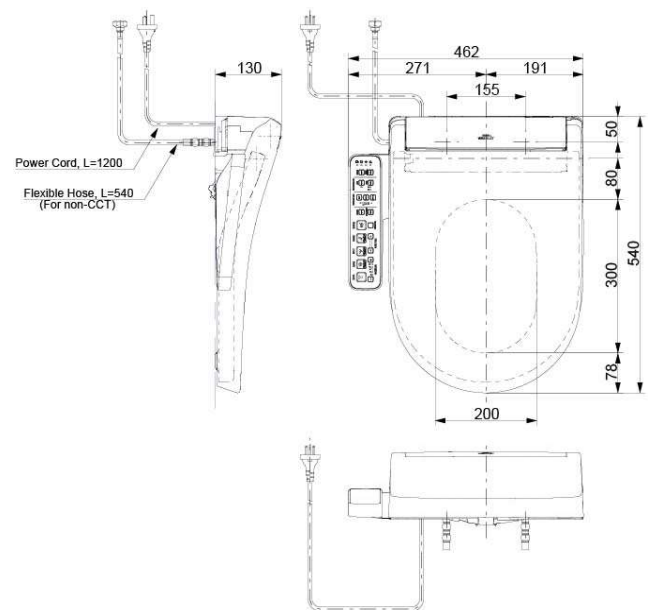

TOTO

TOILETS

CW253TJ1WS TCF33320GAU#NW1

Hayon WALL HUNG TOILET S2 Side Control Washlet

Specifications

TOILETS

Flush system: TORNADO FLUSH
Water Use: 4.5L / 3L
Rough-in: H=220 mm
Bowl Shape: D-Shape
Water Pressure: 0.05MPa~0.75MPa
Size: 380Wx595Dx338H mm

Washlet

Bowl Shape: D-Shape
Water Pressure: 0.07Mpa~0.75Mpa
Power Rating: 220~240V , 50/60Hz,
843~853W
Length of PowerCord: 1.2 m
Material: Plastic
Size: 462W x 540D x 130H mm

Parts description

CW253JT1WS

D-Shape Wall Hung Closet Bowl w/
Invisible Fixing Kit (P-Trap) (Rough-in 220)

TCF33320GAU WASHLET D-shape

CST761DVA1

()Recommended Dimension

TCF33320GAU

()Recommended Dimension