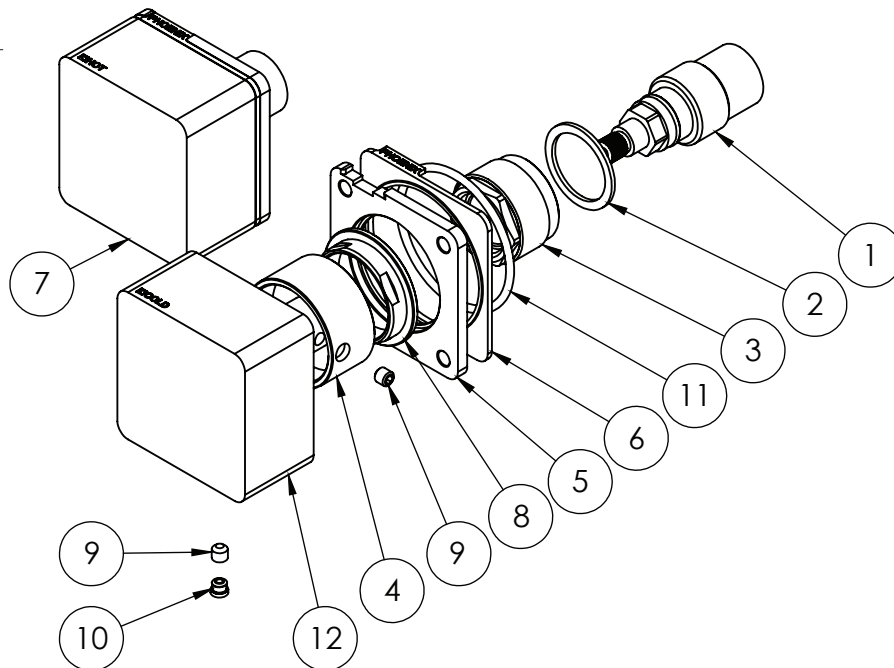

www.phoenixtapware.com.au
03 9780 4200

ALIA

WALL TOP ASSEMBLIES

PRODUCT CODE:

110-0600-12

FINISH:

BRUSHED GOLD

WELS:

N/A

PARTS LIST

1. 59MM CARTRIDGE
2. FIBER WASHER
3. LOCKNUT
4. SPINDLE ADAPTOR
5. BACKPLATE
6. DRESS PLATE
7. TAP HANDLE HOT
8. TAP LOCKNUT
9. GRUB SCREW M5X5
10. GRUB SCREW CAP
11. O-RING 45X2.5MM
12. TAP HANDLE COLD