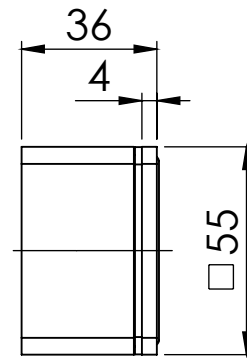

PHOENIX

SPECIFICATIONS

ALIA

WALL TOP ASSEMBLIES

PRODUCT CODE:	110-0600-12
FINISH:	BRUSHED GOLD
WELS:	N/A

INFORMATION:

TEMPERATURE RATING:	MIN 1° - MAX 75°
PRESSURE RATING:	MIN 150 kPa - MAX 500 kPa

ALSO AVAILABLE IN:

CHROME BRUSHED
NICKEL

FOR MORE INFORMATION VISIT
www.phoenixtapware.com.au

PLEASE [CLICK HERE](#) TO VIEW FULL WARRANTY

While we aim to ensure the specifications shown are correct at time of printing, Phoenix Tapware reserves the right to make modifications without prior notice. Always use the physical product measurements for mark-ups and roughing-in as the line drawing shown may differ from the actual product over time. All measurements are shown in millimetres.

N/A

PARTS LIST

1. 59MM CARTRIDGE
2. FIBER WASHER
3. LOCKNUT
4. SPINDLE ADAPTOR
5. BACKPLATE
6. DRESS PLATE
7. TAP HANDLE HOT
8. TAP LOCKNUT
9. GRUB SCREW M5X5
10. GRUB SCREW CAP
11. O-RING 45X2.5MM
12. TAP HANDLE COLD

PLEASE [CLICK HERE](#) TO VIEW FULL WARRANTY

While we aim to ensure the specifications shown are correct at time of printing, Phoenix Tapware reserves the right to make modifications without prior notice. Always use the physical product measurements for mark-ups and roughing-in as the line drawing shown may differ from the actual product over time. All measurements are shown in millimetres.