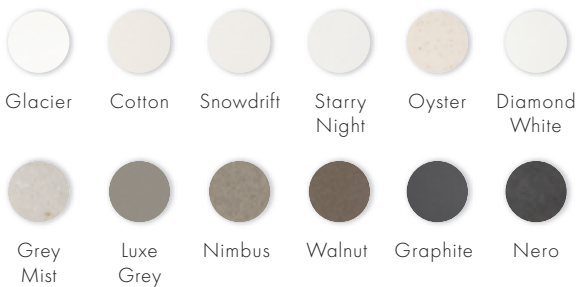

ORGANICS

Eclipse basin

600mm

An homage to cockle shells laying on the beach, the Eclipse basin is designed to accompany the Eclipse bath. Tactile and soft, offering a deep and tranquil sense of luxury.

COLOUR PALETTE